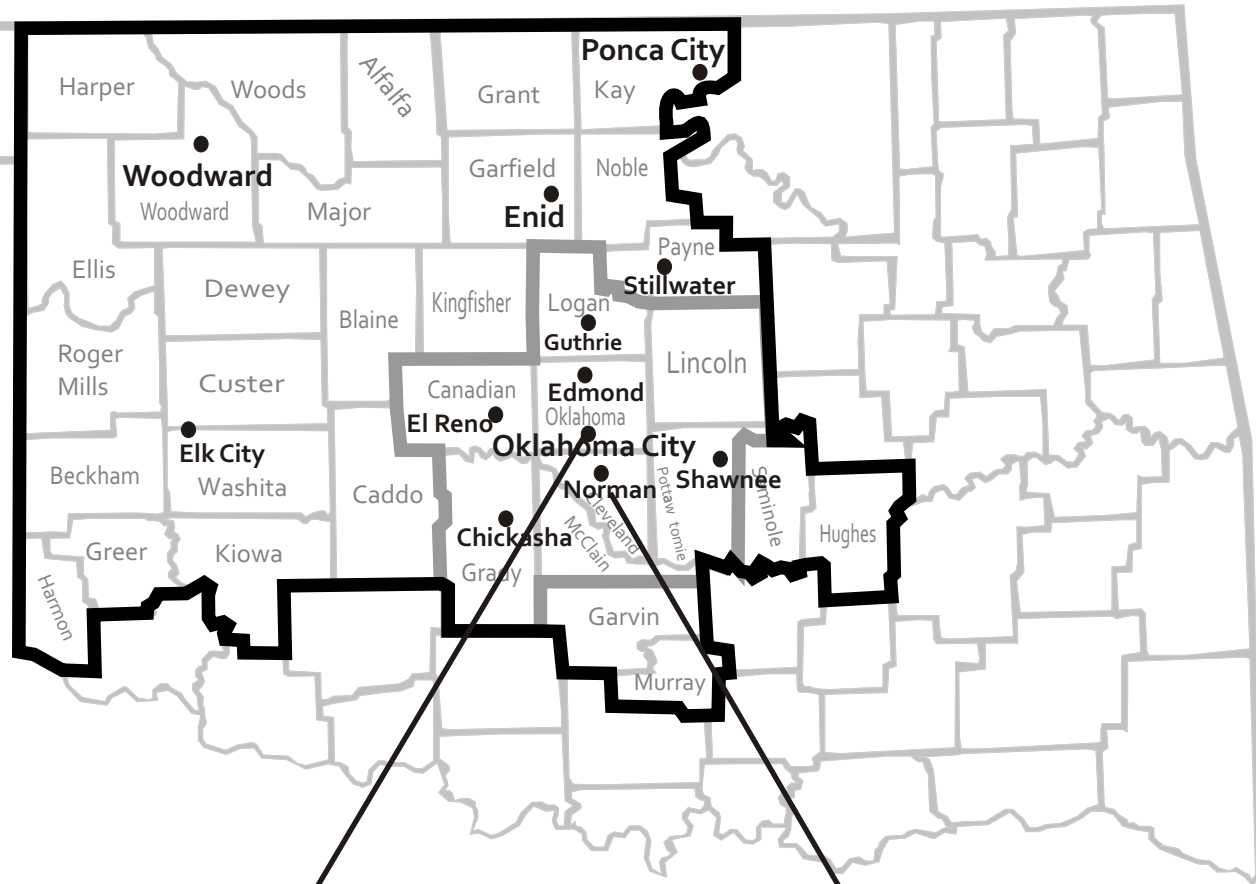

# Coverage Map

Oklahoma City, Market Rank #45

Metro Hispanic Population  
**300,000+**

Source: Daily Oklahoman

**DMA:**   
Counties - 34

**Metro:**   
Counties - 8

## Tower Locations:

Oklahoma City (digital)

**Effective Radiated Power  
770,000 Watts**

**Tower Height -1609 ft**

*Largest in Oklahoma City!*

Norman (analog)

**Effective Radiated Power  
3.5 Million Watts**

## Find Us:

Broadcast / Direct Tv / Dish Network: ch. 30  
COX Cable: ch. 5    DTV: ch. 29

Oklahoma City DMA percentage of cable and/or ADS - 85.3%  
T30 has fiber optic feeds to Satellite and Cable transmission points!